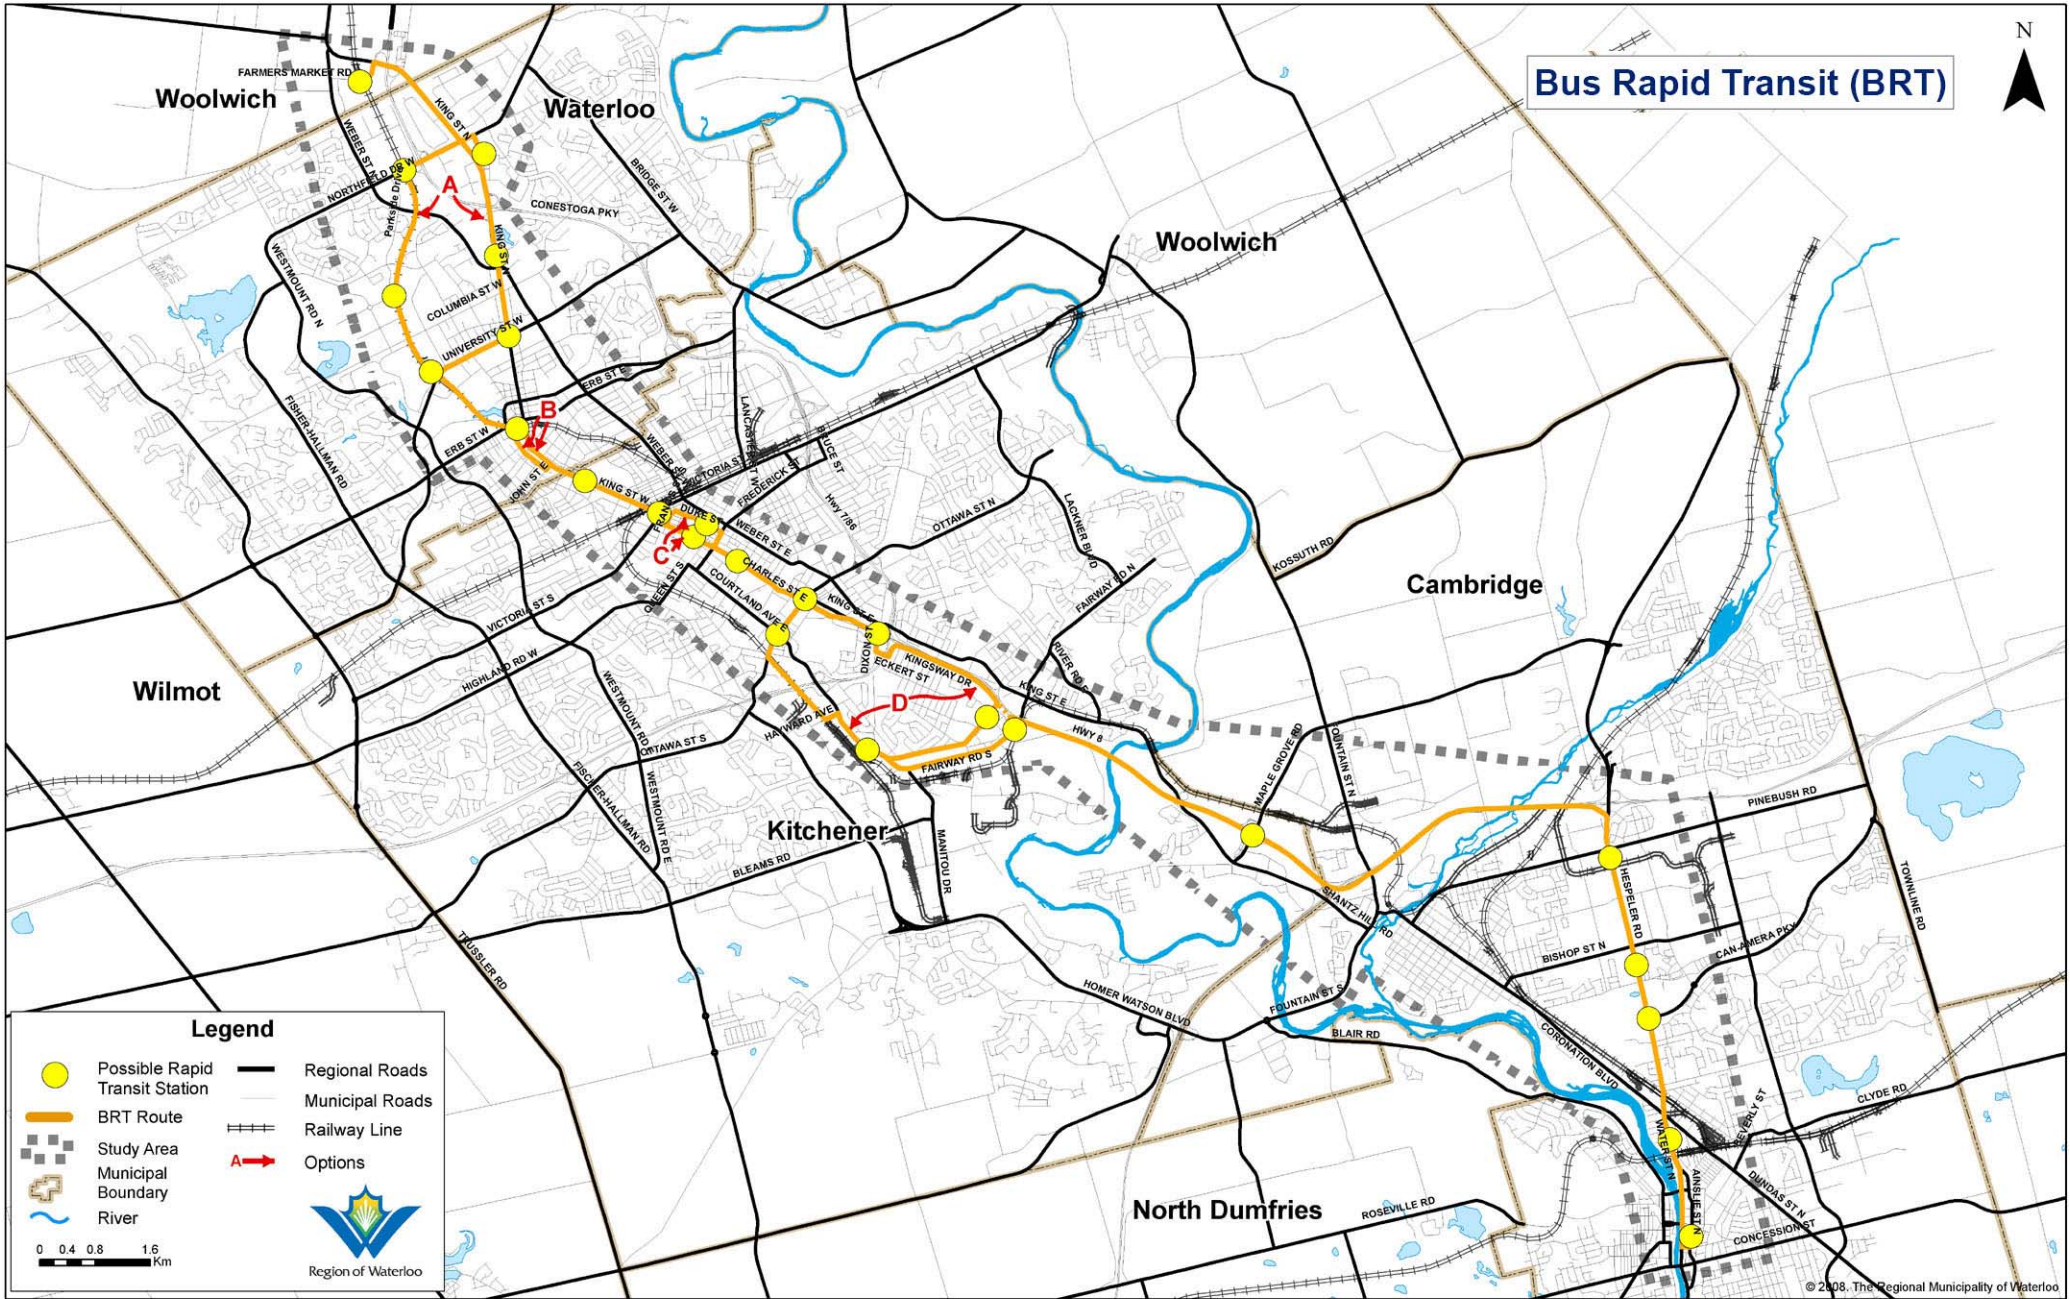

Bus Rapid Transit (BRT)

Legend

- Possible Rapid Transit Station
- BRT Route
- Study Area
- Municipal Boundary
- River
- Regional Roads
- Municipal Roads
- Railway Line
- Options

Region of Waterloo

0 0.4 0.8 1.6 Km

Light Rail Transit (LRT)

Legend

-  Possible Rapid Transit Station
-  LRT Route
-  Railway Line
-  Study Area
-  Municipal Boundary
-  Regional Roads
-  Municipal Roads
-  River
-  Lake or Pond
-  Option