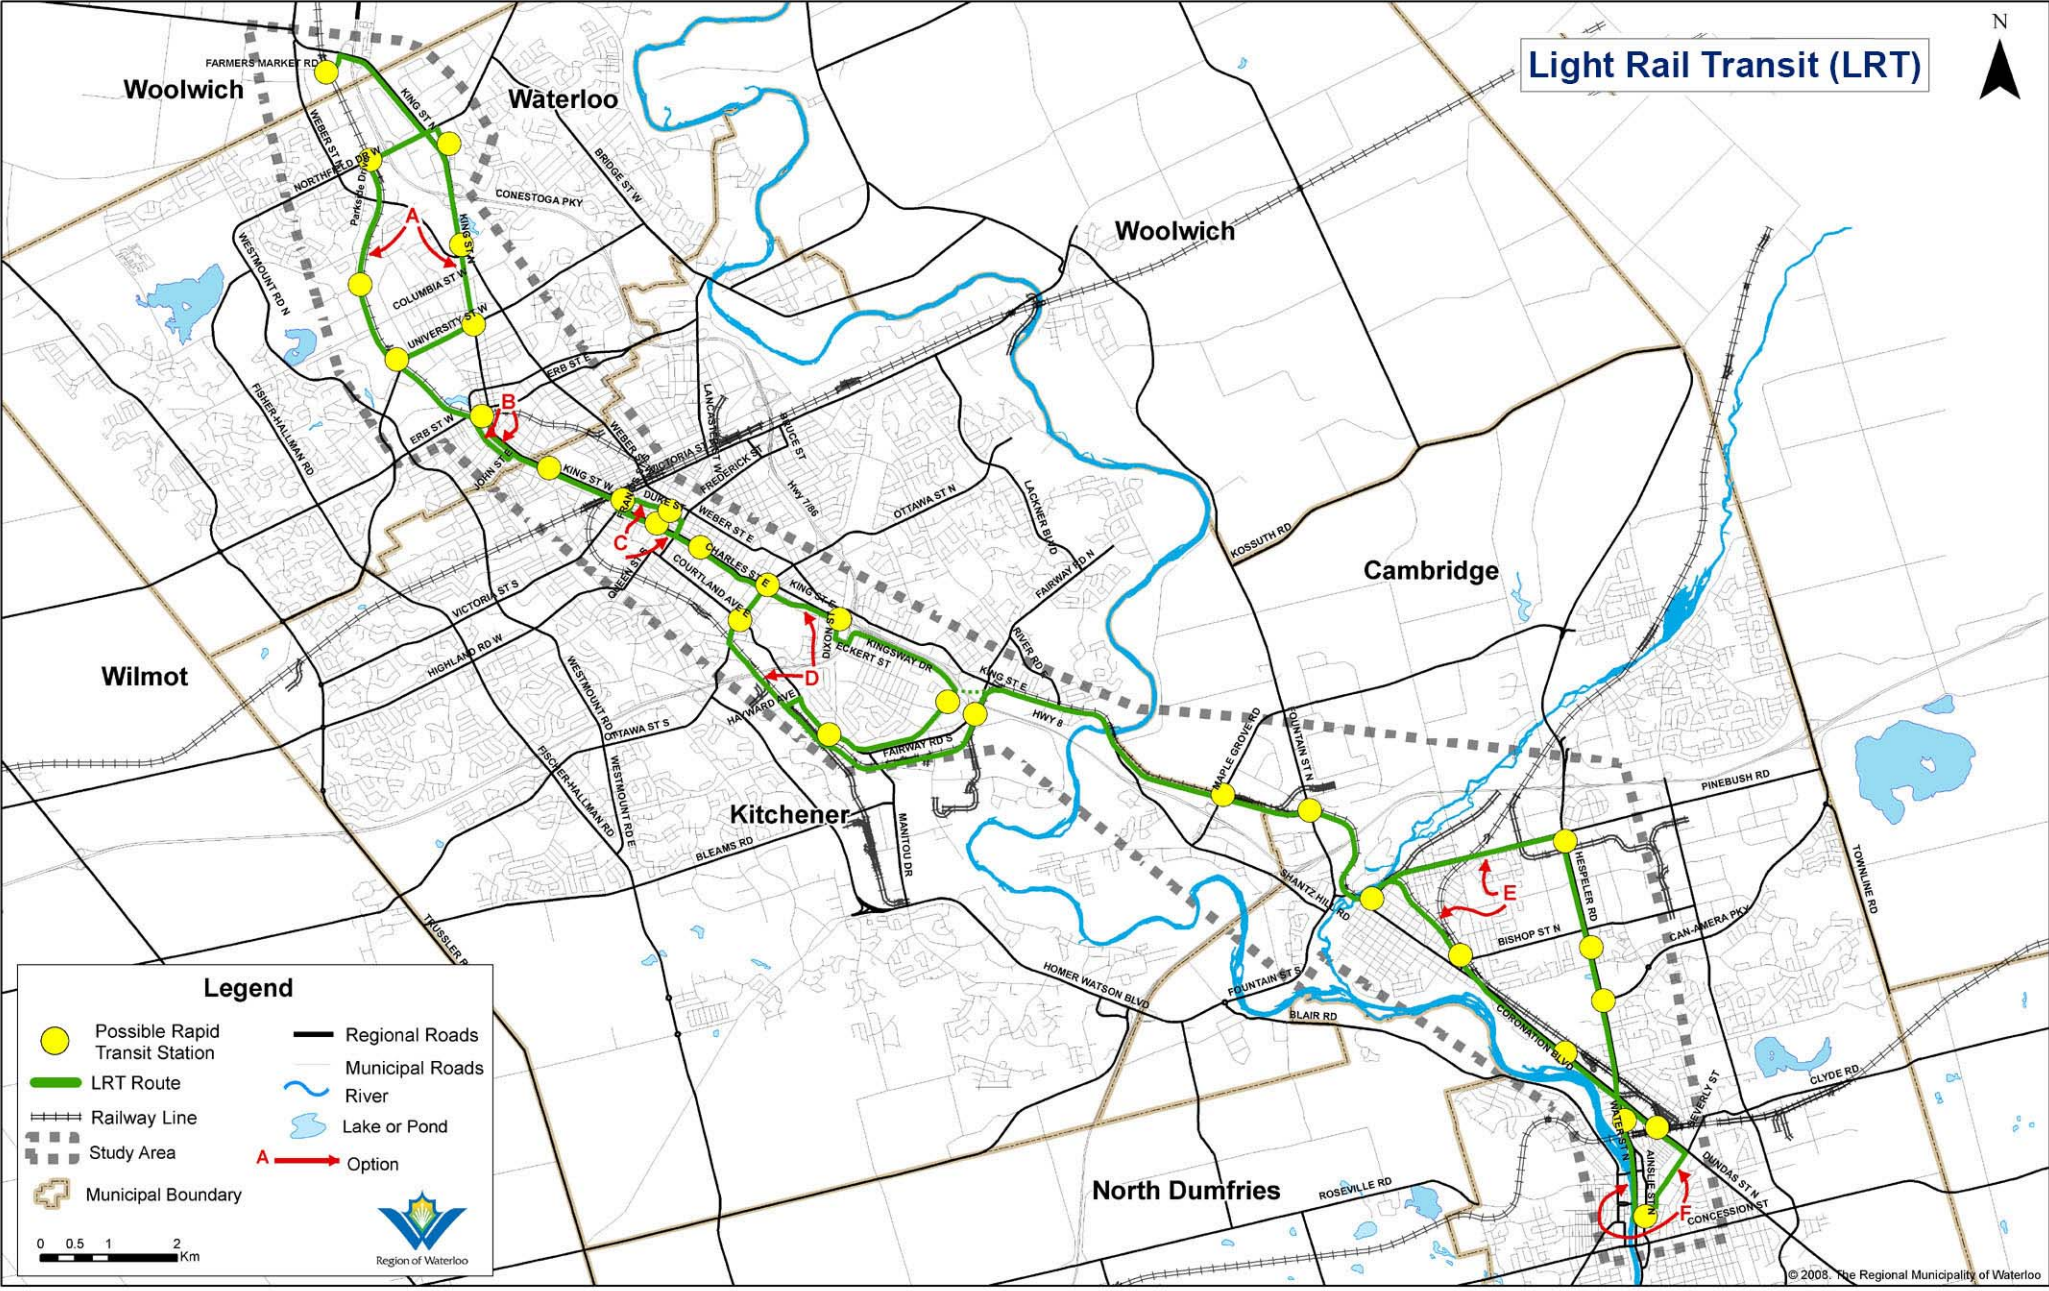

Bus Rapid Transit (BRT)

Legend

- Possible Rapid Transit Station
- BRT Route
- Study Area
- Municipal Boundary
- River
- Regional Roads
- Municipal Roads
- Railway Line
- Options

Region of Waterloo

0 0.4 0.8 1.6 Km

Light Rail Transit (LRT)

Legend

-  Possible Rapid Transit Station
-  LRT Route
-  Railway Line
-  Study Area
-  Municipal Boundary
-  Regional Roads
-  Municipal Roads
-  River
-  Lake or Pond
-  Option