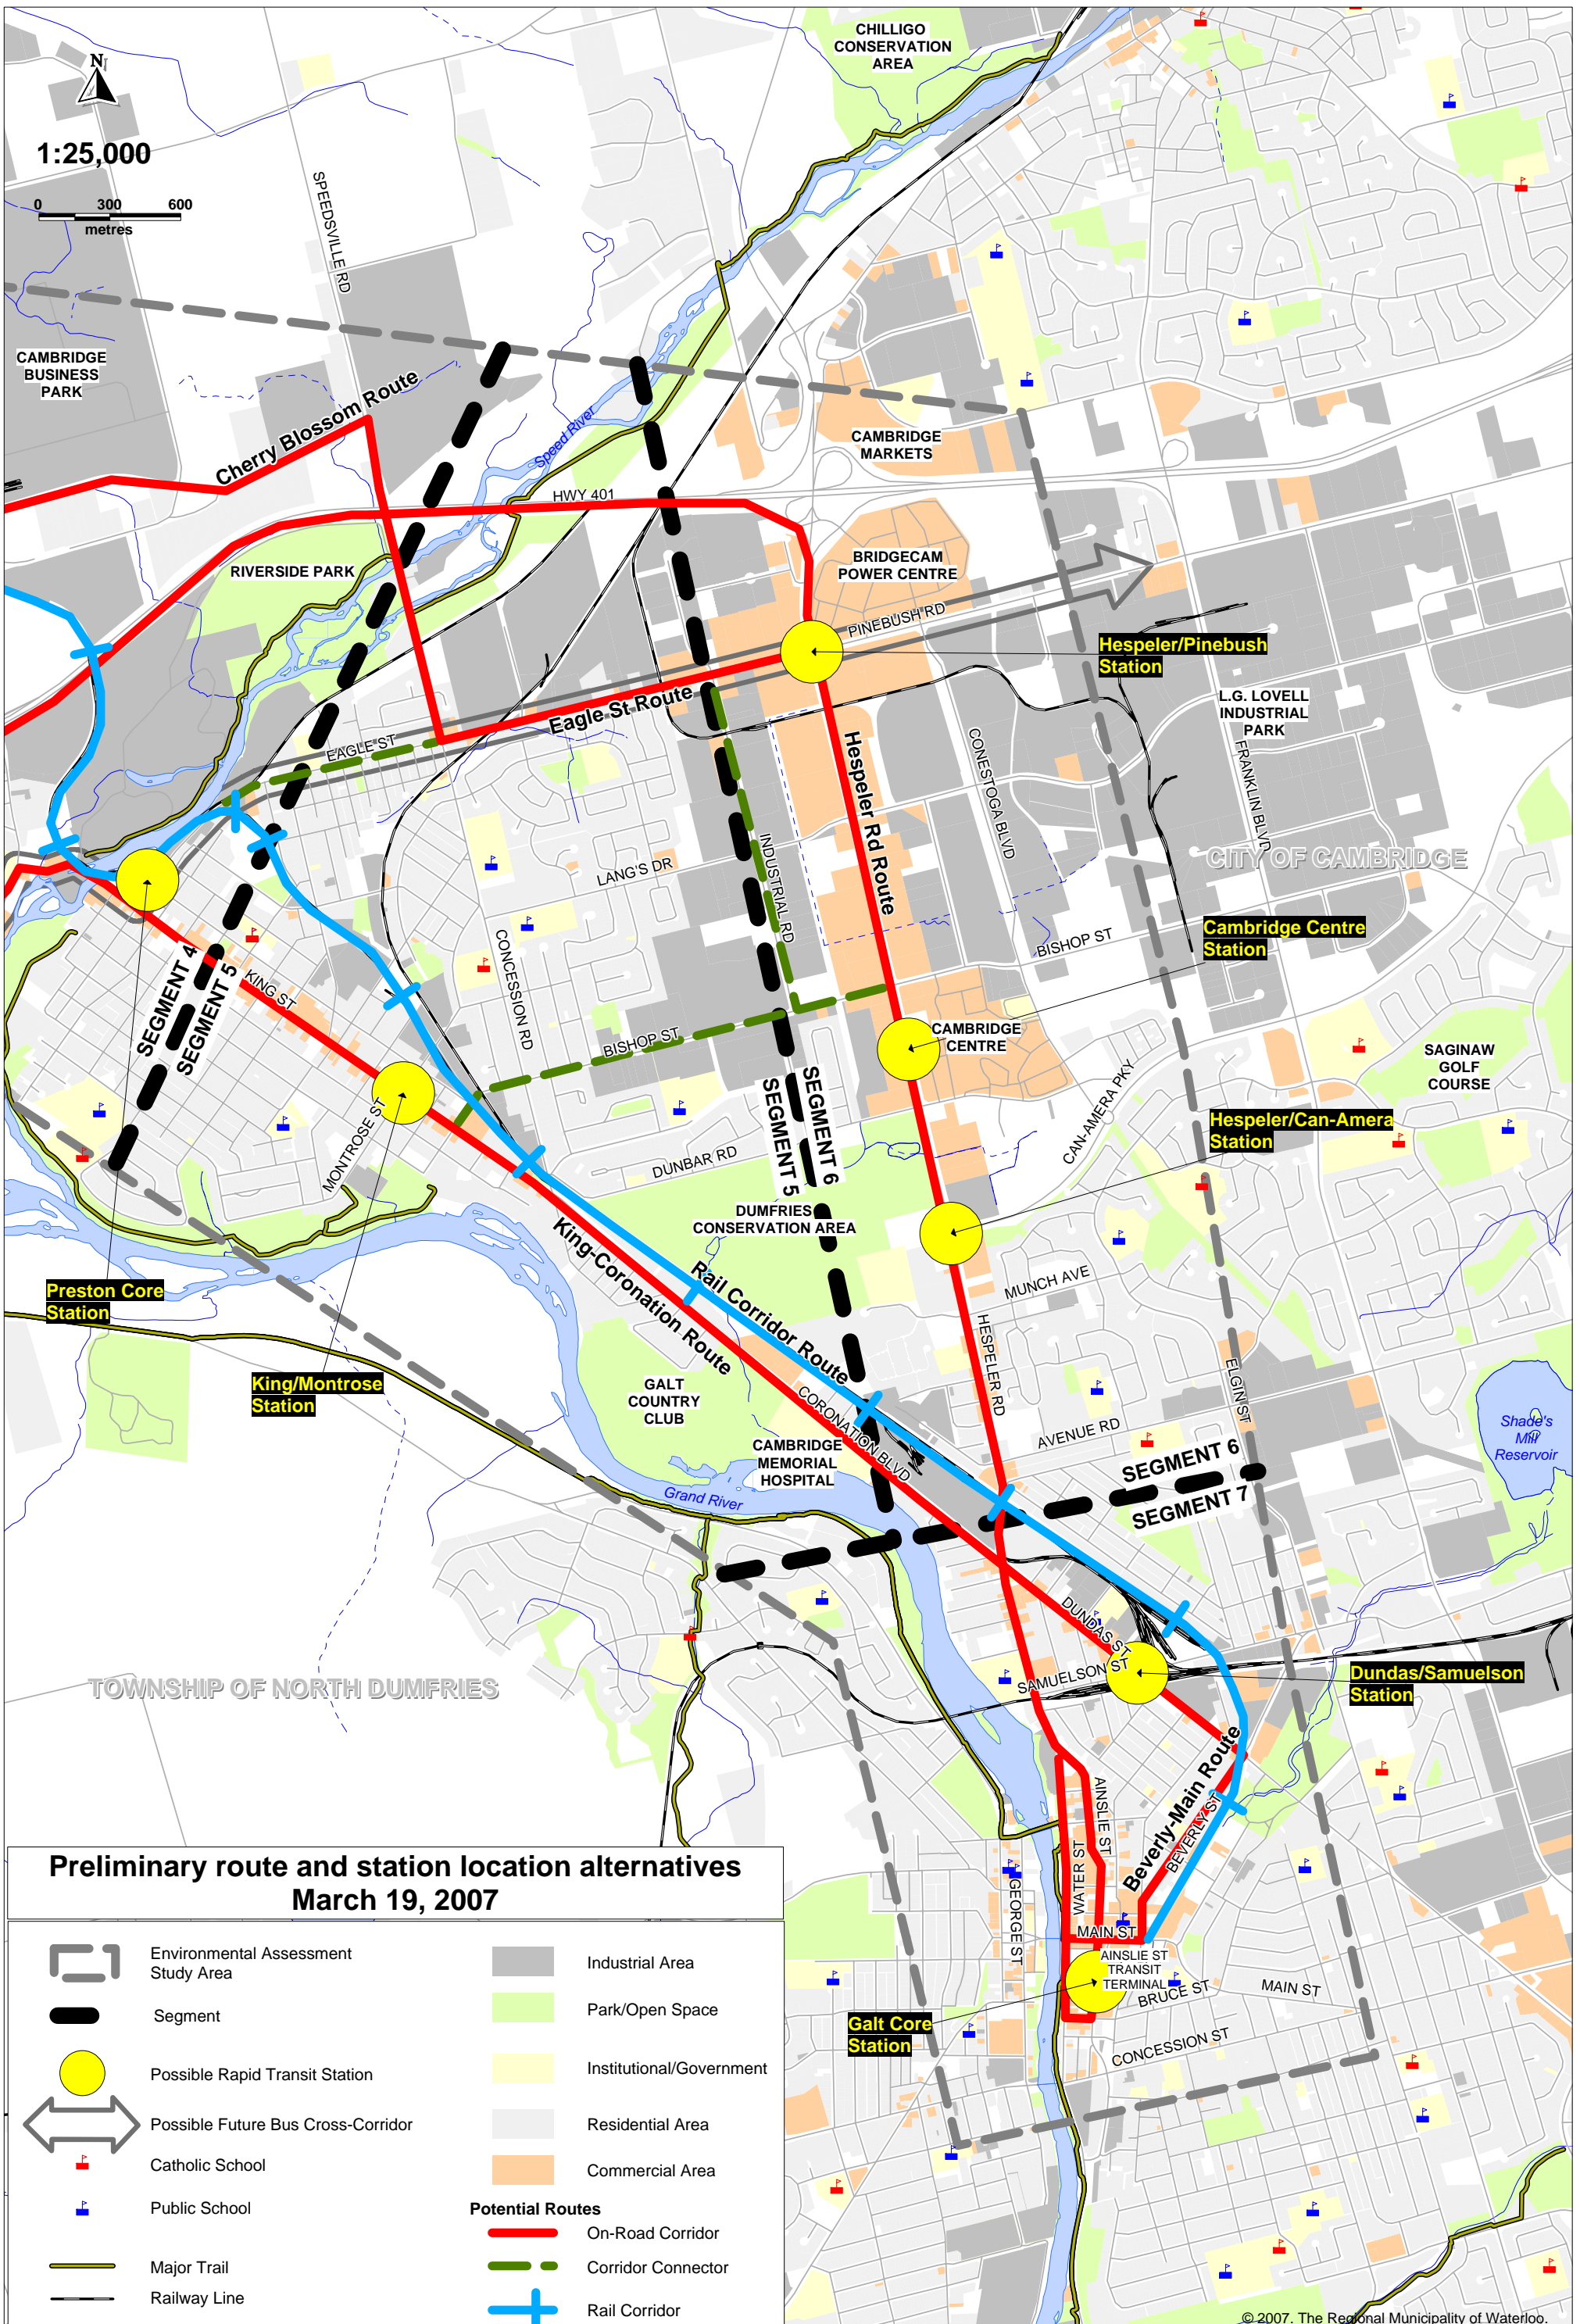

# RAPID TRANSIT ENVIRONMENTAL ASSESSMENT STUDY AREA - SEGMENTS 6 & 7

© 2007. The Regional Municipality of Waterloo.

Produced by Planning, Housing & Community Services,  
Information & Research

This map is digitally created based on information from various authoritative sources. No responsibility can be accepted for any mishap or damages arising from any inaccuracies.